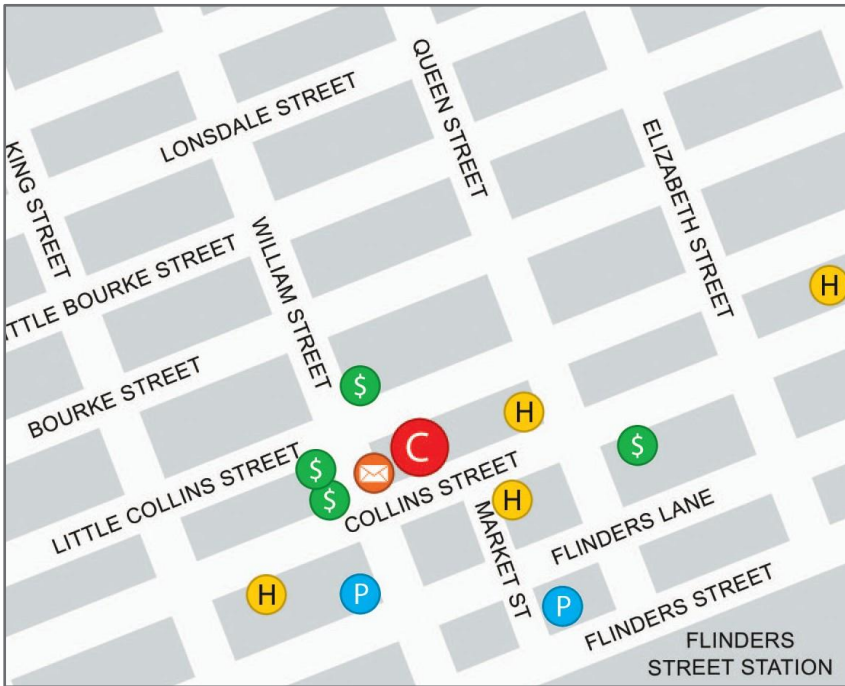

Workexpo training

WorkExpo Training
Venue: Cliftons Melbourne

Level 1, 440 Collins Street
Melbourne VIC 3000

T: +61 3 9993 9999

Info Plan Software

T: +61 3 9531 1091

F: +61 3 9531 4927

E: software@infoplan.com.au

Cliftons Parking Bank / ATM Hotel Post Office

Directions from Airport

Distance: 24.79km
Estimated taxi fare: 50.00 AUD (one way)
Sky Bus fee: 16.00 AUD (one way) / 26.00 AUD (two way)

Nearby Parking

Secure Parking 376 Flinders Street
Secure Parking Olderfleet 448 Flinders Lane

Public Transport

Yellow Cabs 13 CABS (13 2227)
Silvertop Taxi 131 008
Closest Train Stations Southern Cross, Flagstaff and Flinders Street Stations (All 10 minutes' walk)

Nearby Attractions and Landmarks

Rialto Tower - 200m
Melbourne Aquarium - 500m
Melbourne Town Hall - 700m
Crown Entertainment Complex - 700m
Federation Square - 1km

CAR PARKING – EARLY BIRD

Early Bird Rate at 376 Flinders Street and 448 Flinders Lane

Monday - Friday

$18.00

Enter between

5.00am - 9.30am

Exit between

3.00pm – 8.00pm

LOCATION

Located half way between Town Hall and Southern Cross Station, this facility offers inspiring views of classic streetscapes and river vistas through large floor to ceiling windows that frame spacious facility guest lounge areas. The tram stop situated immediately outside the building provides quick, convenient transportation to and from some of the city's best shopping and dining experiences.